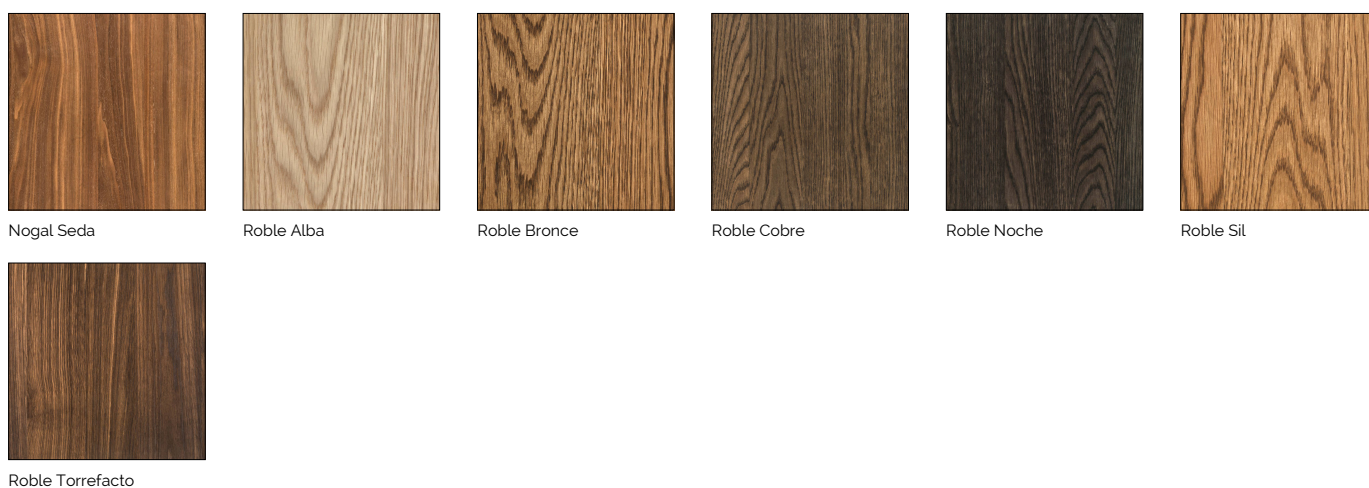

GLOSS LACQUER / MATT LACQUER

WOOD

The colors can be different from the original ones. There are certain restrictions in the combination of the handles with some of the finishes.

WORKTOPS

Krion Snow White Lux